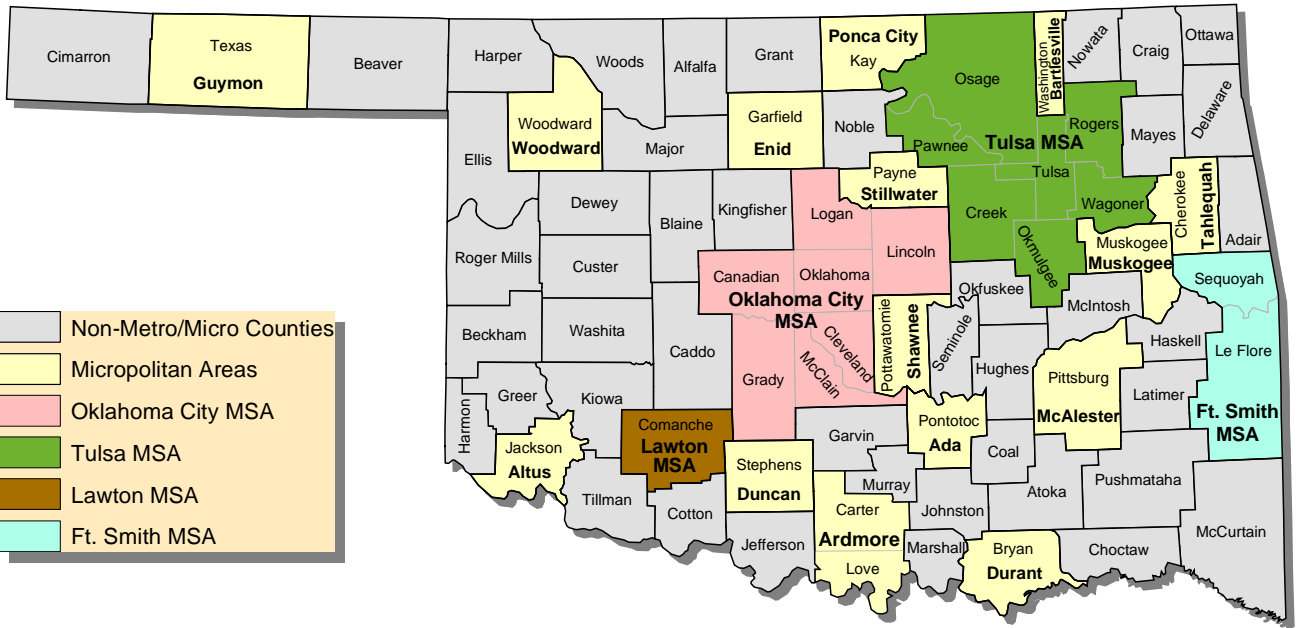

2003 Metropolitan and Micropolitan Statistical Areas

Metropolitan Statistical Areas

MSA	County
Ft. Smith (OK only)	Le Flore, Sequoyah
Lawton	Comanche
Oklahoma City	Canadian, Cleveland, Grady, Lincoln, Logan, McClain, Oklahoma
Tulsa	Creek, Okmulgee, Osage, Pawnee, Rogers, Tulsa, Wagoner

Micropolitan Statistical Areas

MSA	County
Ada	Pontotoc
Altus	Jackson
Ardmore	Carter, Love
Bartlesville	Washington
Duncan	Stephens
Durant	Bryan
Enid	Garfield
Guymon	Texas
McAlester	Pittsburg
Miami	Ottawa
Muskogee	Muskogee
Ponca City	Kay
Shawnee	Pottawatomie
Stillwater	Payne
Tahlequah	Cherokee
Woodward	Woodward

Combined Statistical Areas

Oklahoma City - Shawnee
Tulsa - Bartlesville

Oklahoma Counties, Micro and Metropolitan Areas

Oklahoma City and Shawnee MSAs constitute Oklahoma City Combined Statistical Area
 Tulsa and Bartlesville MSAs constitute Tulsa Combined Statistical Area